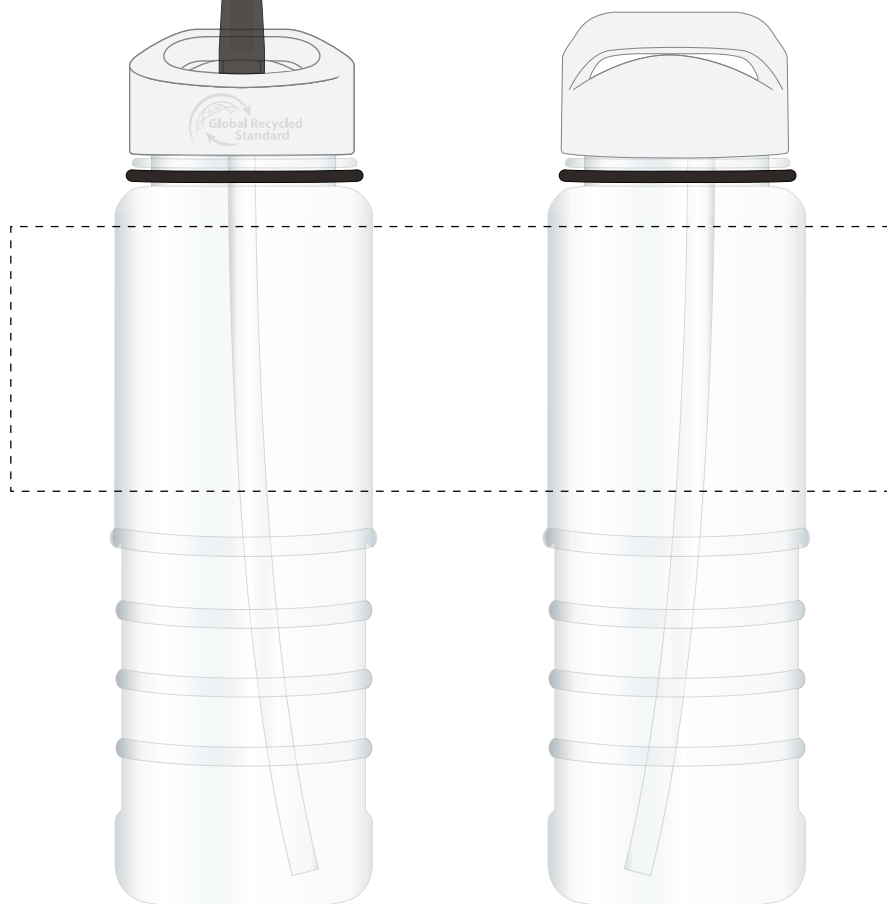

Your Ref:  
Our Ref:

Quantity:  
Version: 1

Product Code: MG8606  
Product Colour: BLACK

**PRINTING CONCERNS:****PRODUCT INFO: LOGO MAY NOT LINE UP TO SIPPER**

- Logos will be directly opposite
- Logos will NOT be directly opposite

We stock this item in the following colours

**PANTONE REFERENCE(S)**

- Full colour printing

ARTWORK SCALE 50%

Product Image for visualisation  
- colours may vary

The dashed line is to demonstrate print area and will not appear on your printed item